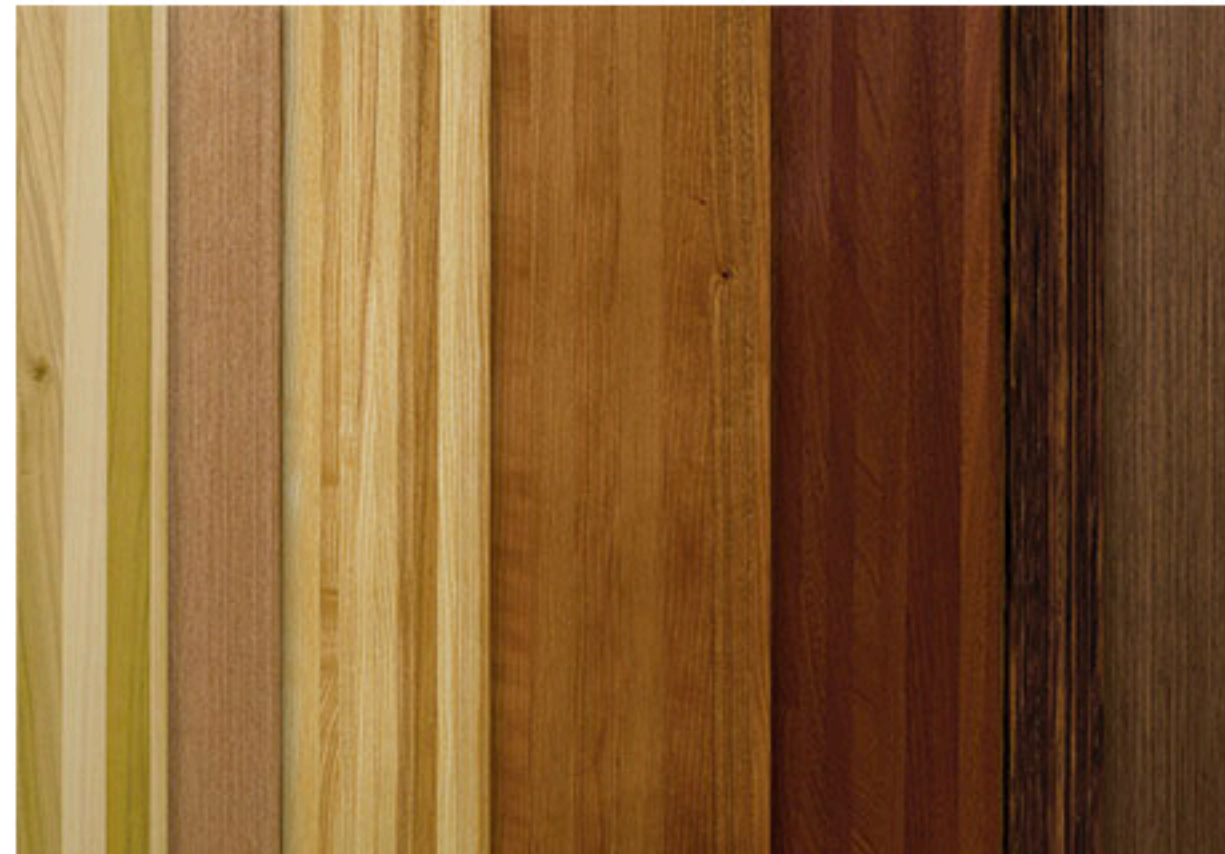

Modular

Broadloom

Carpet Fiber

Wolf-Gordon: BildenWood

November 01, 2016

Wolf-Gordon's BildenWood series of wood-veneer wallcoverings is made with a range of nine authentic wood species, including walnut and sapele. The wallcoverings feature a uniform wood-grain appearance and are prefinished with a matte lacquer that prevents fading caused by exposure to sunlight. A seamless effect is ensured by a proprietary backing made specifically for drywall applications. BildenWood is available in panels measuring 2 feet wide by 8 or 10 feet tall.